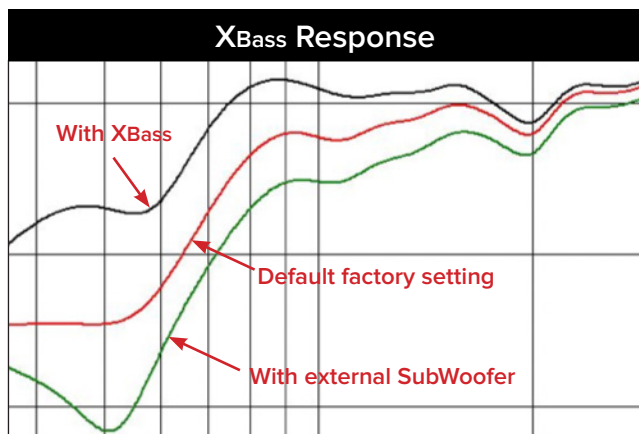

ConneX SERIES FEATURES

Great things come in small packages.

With a powerful built-in amplifier, the Debut ConneX delivers outstanding sound in a small footprint. Offering an unprecedented number of connection options—USB Audio, HDMI eARC, Bluetooth AptX, Phono Preamp, Analog, and Optical Inputs—the Debut ConneX makes it easy to add high-fidelity audio just about anywhere you need it.

SPECIFICATIONS	
Inputs	HDMI (ARC)
	Line/Phono
	USB Audio (96/24)
	Optical
Outputs	Speaker Output
	Subwoofer Output
Dimensions	155 x 74 x 22mm
Net weight	1.49 lbs / 0.68 kg
Amplifier	2 x 50 Watts
Remote Control	Infra-Red
Cabinet	12mm reinforced MDF
Grilles	Removeable