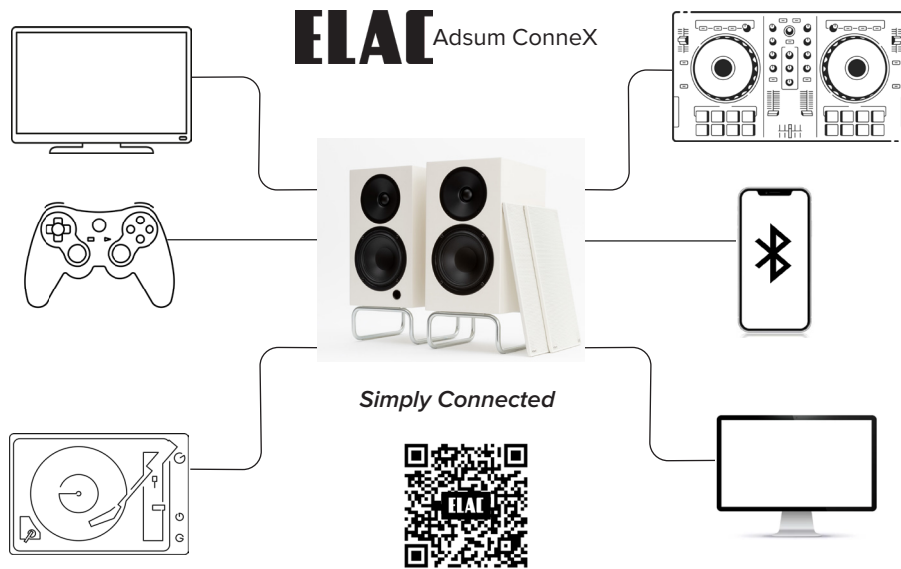

ELAC

ELAC ELECTROACUSTIC GMBH
FRAUNHOFERSTRASSE 16
D-24118 KIEL, GERMANY

Adsum

ADSUM
61 GREENPOINT AVE. SUITE 103
BROOKLYN, NY, 11222 USA

ELAC + Adsum ConneX Speakers

Simplicity and Versatility!

The collaboration between ELAC and ADSUM represents a fusion of cutting-edge audio technology and urban streetwear flair. By joining forces, ELAC, renowned for its premium audio equipment, and ADSUM, a trendsetting lifestyle brand, aim to redefine the boundaries of style and sound.

ELAC Adsum ConneX

Simply Connected

Elac's DCB41-DS with its versatile inputs are designed to connect to a variety of sources without additional equipment, resulting in Premium Audio Simplified.

ConneX SERIES FEATURES

Great things come in small packages.

With a powerful built-in amplifier, the Debut ConneX delivers outstanding sound in a small footprint. Offering an unprecedented number of connection options—USB Audio, HDMI eARC, Bluetooth AptX, Phono Preamp, Analog, and Optical Inputs—the Debut ConneX makes it easy to add high-fidelity audio just about anywhere you need it.

SPECIFICATIONS	
Inputs	HDMI (ARC)
	Line/Phono
	USB Audio (96/24)
	Optical
Outputs	Speaker Output
	Subwoofer Output
Dimensions	155 x 74 x 22mm
Net weight	1.49 lbs / 0.68 kg
Amplifier	2 x 50 Watts
Remote Control	Infra-Red
Cabinet	12mm reinforced MDF
Grilles	Removeable