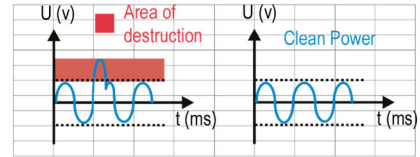

Surge Protection

Power surges can originate both inside and outside the home. When your home loses power or the power company performs a grid switch a surge of power can enter your home. When higher power devices, such as an air conditioner, hair dryer, or electric oven are turned on and off can also cause a spike of voltage throughout your homes electrical system. The PB-30S offers up to 1080 Joules of surge protection and reacts to surges in 1 nanosecond.