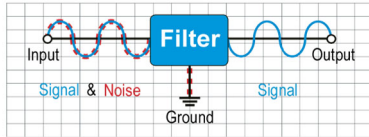

RF Input and Output

AC Power surges can also enter your home through antenna connections. The PB-30S also includes surge protection for Coax RF connections. Simply connect the antenna output to the input on the PB-30S and out of the PB-30S to your television.