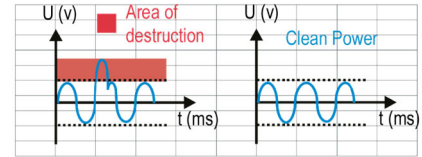

Surge Protection

Power surges can originate both inside and outside the home. When your home loses power or the power company performs a grid switch a surge of power can enter your home. When higher power devices, such as an air conditioner, hair dryer, or electric oven are turned on and off can also cause a spike of voltage throughout your homes electrical system. The PR-91W offers up to 6480 Joules of surge protection and reacts to surges in 1 nanosecond.