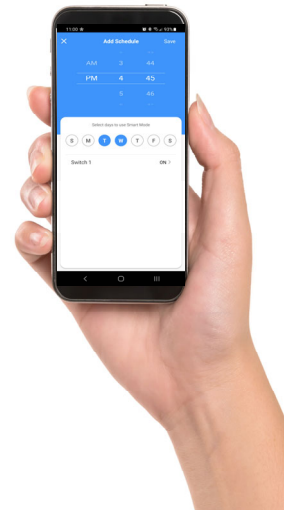

## ProteK Smart Surge Protection

Advanced power protection and filtration

ELAC's ProteK line of surge protectors offer advanced power management including surge protection, filtration, USB charging, and control. With apps for both iOS and Android, Protek offers state-of-the-art features such as scheduling, timers, and voice control with both Alexa and Google Assistant.

### ProteK PR-91W 10 Outlet Surge Protector with Wi-Fi