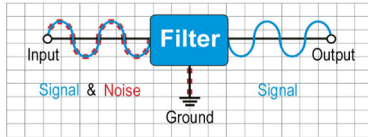

### EMI / RFI Noise Filtration

AC power from your power company can become noisy on its way to your home and ultimately to your equipment. Static electricity, certain appliances in your home can all introduce noise into your homes electricity. All outlets of the PR-91W filter your AC power providing up to 70dB of noise reduction your sensitive electronics with clean power.