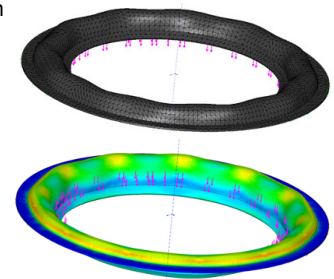

Slim Wall Mount

The included slim wall mount ensures a great look with all décor. Wires pull through a single opening, and the soundbar can slide on the mount to center with your television.

Crystal Membrane Woofer

The crystal-shaped inverse aluminum dome is joined to the paper cone in a special gluing process to result in the desired sandwich construction. Resembling the surface of a large crystal, the aluminum-foil stamping stiffens the aluminum dome, diminishing resonances and minimizing coloration, while improving power handling and dynamics.

HEX Surround Technology

Our patent pending surround geometry allows for a very linear relationship between applied force and resulting displacement in both directions. This ensures faithful reproduction of the recorded signal with low distortion even at high playback volumes.